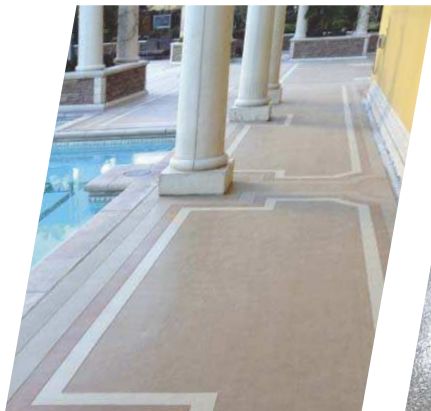

Fast-Track Flooring **Accelera**®

- *Fast curing to reduce downtime*
- *Low odor allows installation anytime*
- *High-performing decorative options*

Dur-A-Flex's Accelera flooring systems offer a unique combination of fast installation and high performance designed to meet the needs of today's 24/7 operations. Its innovative chemistry allows Accelera to deliver the same high performance features as traditional seamless flooring, but without the lengthy installation process and odor.

Seamless resinous flooring has long been the perfect solution for many applications offering excellent chemical and stain resistance, outstanding wear characteristics and minimal maintenance. However, traditional systems offer longer cure times and odor that can make installations in 24 hour, 7 day a week operations nearly impossible. Accelera flooring systems are designed specifically for application in these non-stop facilities.